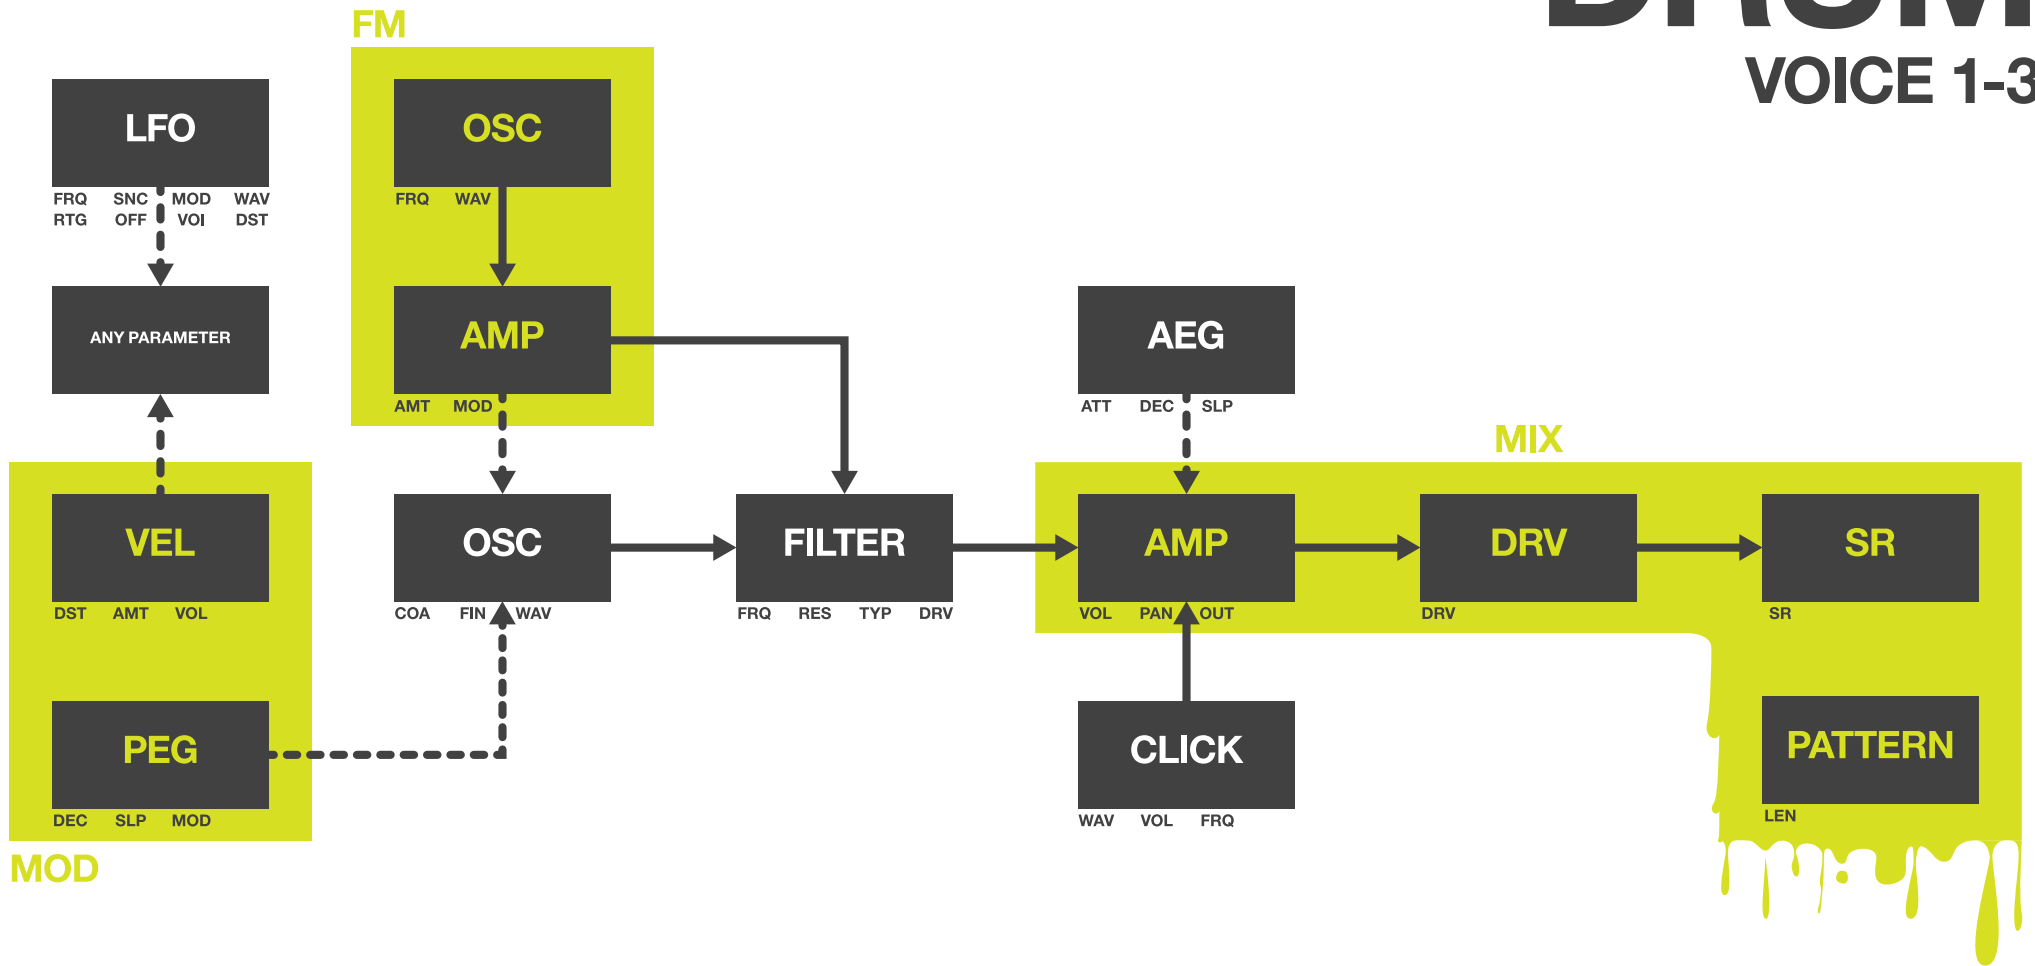

DRUM

VOICE 1-3

OSC
COA - Coarse Tune
FIN - Fine Tune
WAV - Waveform

MOD
DEC - PEG Decay
SLP - PEG Slope
MOD - PEG Depth
DST - Velocity Destination
AMT - Velocity Depth
VOL - Velocity to Volume

AEG
ATT - Attack
DEC - Decay
SLP - Slope

LFO

FRQ - Frequency
 SNC - Sync
 MOD - Depth
 WAV - Waveform
 RTG - Retrigger
 OFF - Offset
 VOI - Voice Select
 DST - Destination

MIX

VOL - Volume
 PAN - Panning
 SR - Sample Rate
 DRV - Drive
 OUT - Output
 LEN - Track Length