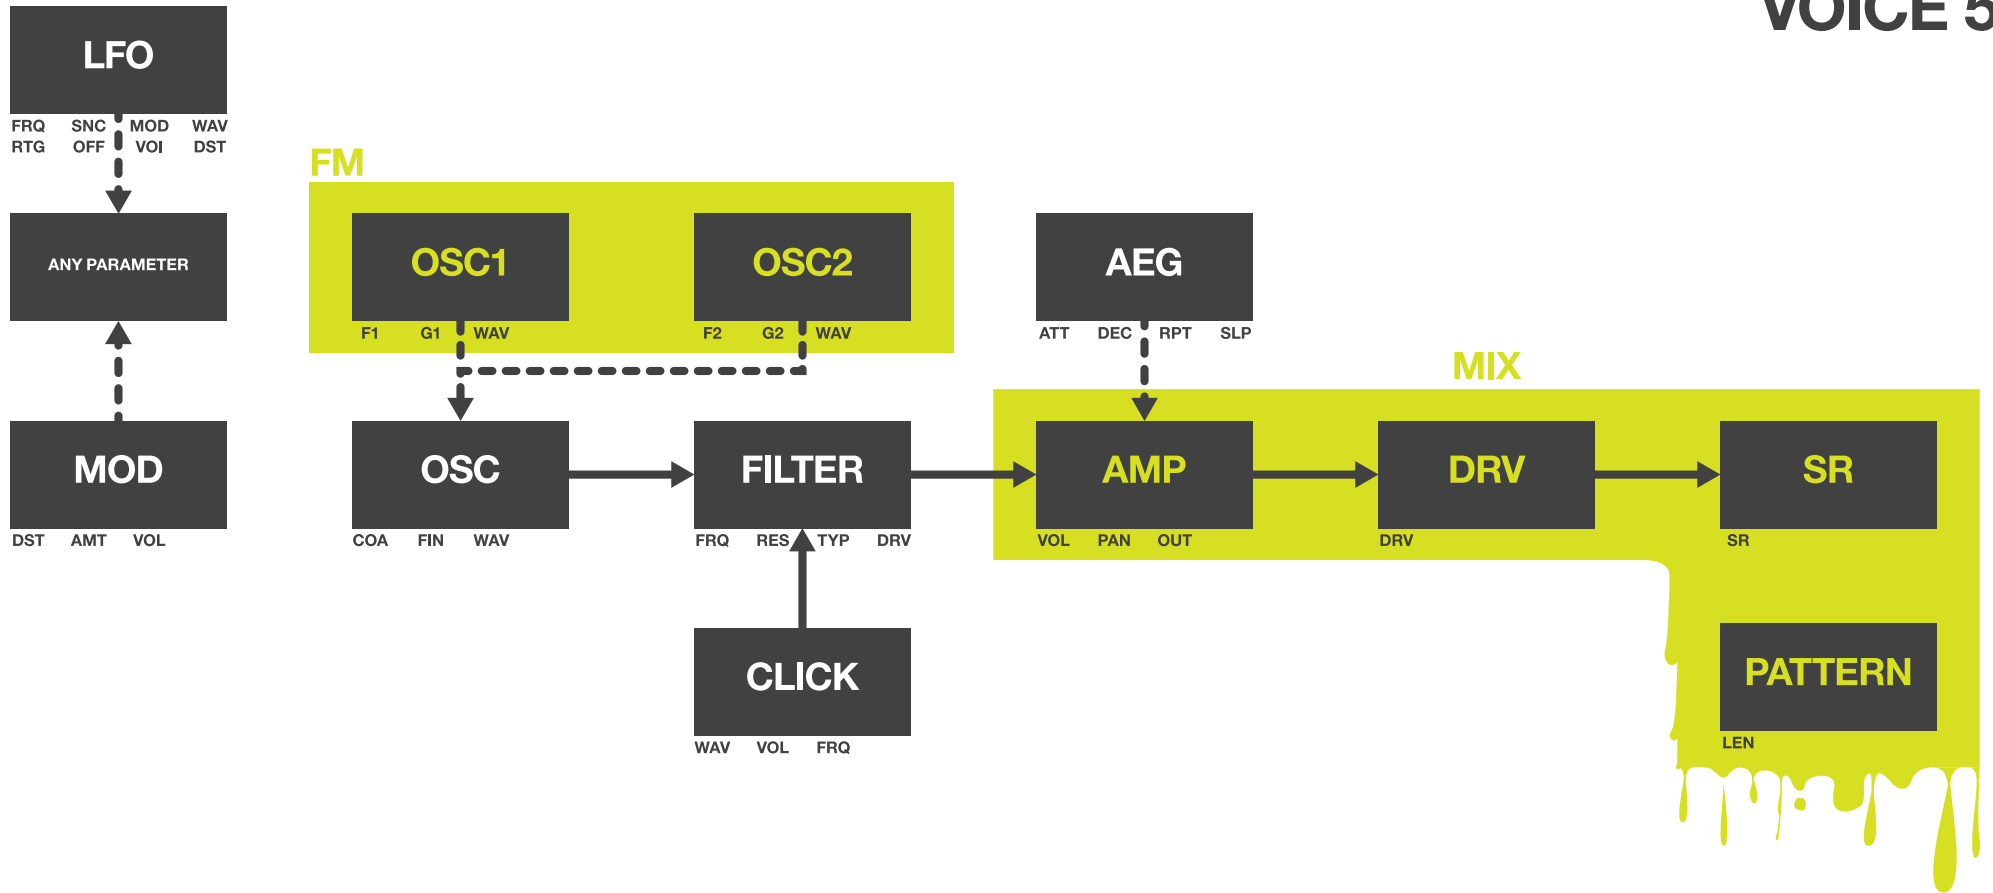

CLAP/CYM

VOICE 5

OSC

COA - Coarse Tune
FIN - Fine Tune
WAV - Waveform

MOD

DST - Velocity Destination
AMT - Velocity Depth
VOL - Velocity to Volume

FM

F1 - Mod. Osc1 Frequency
F2 - Mod. Osc2 Frequency
G1 - Mod. Osc1 Gain
G2 - Mod. Osc2 Gain
WAV - Mod. Osc1 Waveform
WAV - Mod. Osc2 Waveform

CLICK

WAV - Sample
VOL - Volume
FRQ - Frequency

FILTER

FRQ - Frequency
RES - Resonance
TYP - Type
DRV - Drive

LFO

FRQ - Frequency
SNC - Sync
MOD - Depth
WAV - Waveform
RTG - Retrigger
OFF - Offset
VOI - Voice Select
DST - Destination

MIX

VOL - Volume
PAN - Panning
SR - Sample Rate
DRV - Drive
OUT - Output
LEN - Track Length

SIGNALS