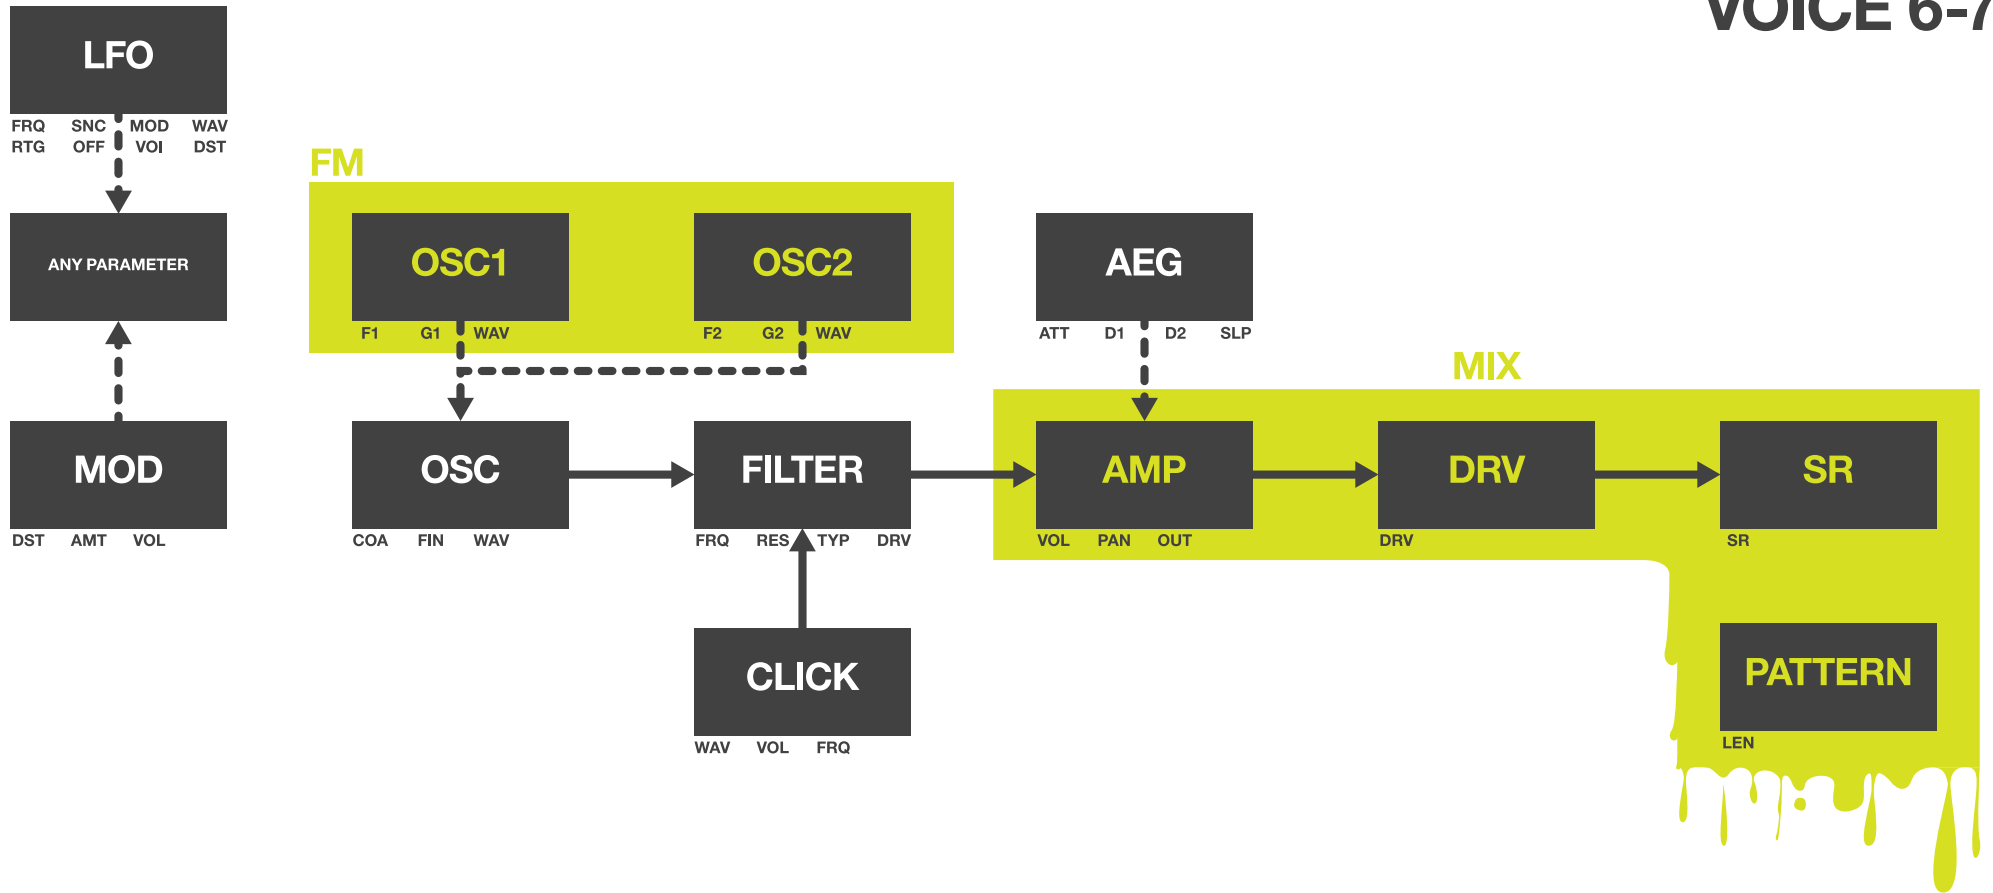

LFO

FRQ - Frequency
 SNC - Sync
 MOD - Depth
 WAV - Waveform
 RTG - Retrigger
 OFF - Offset
 VOI - Voice Select
 DST - Destination

MIX

VOL - Volume
 PAN - Panning
 SR - Sample Rate
 DRV - Drive
 OUT - Output
 LEN - Track Length

SIGNALS

HIHAT

VOICE 6-7

OSC

COA - Coarse Tune
 FIN - Fine Tune
 WAV - Waveform

MOD

DST - Velocity Destination
 AMT - Velocity Depth
 VOL - Velocity to Volume

FM

F1 - Mod. Osc1 Frequency
 F2 - Mod. Osc2 Frequency
 G1 - Mod. Osc1 Gain
 G2 - Mod. Osc2 Gain
 WAV - Mod. Osc1 Waveform
 WAV - Mod. Osc2 Waveform

CLICK

WAV - Sample
 VOL - Volume
 FRQ - Frequency

FILTER

FRQ - Frequency
 RES - Resonance
 TYP - Type
 DRV - Drive