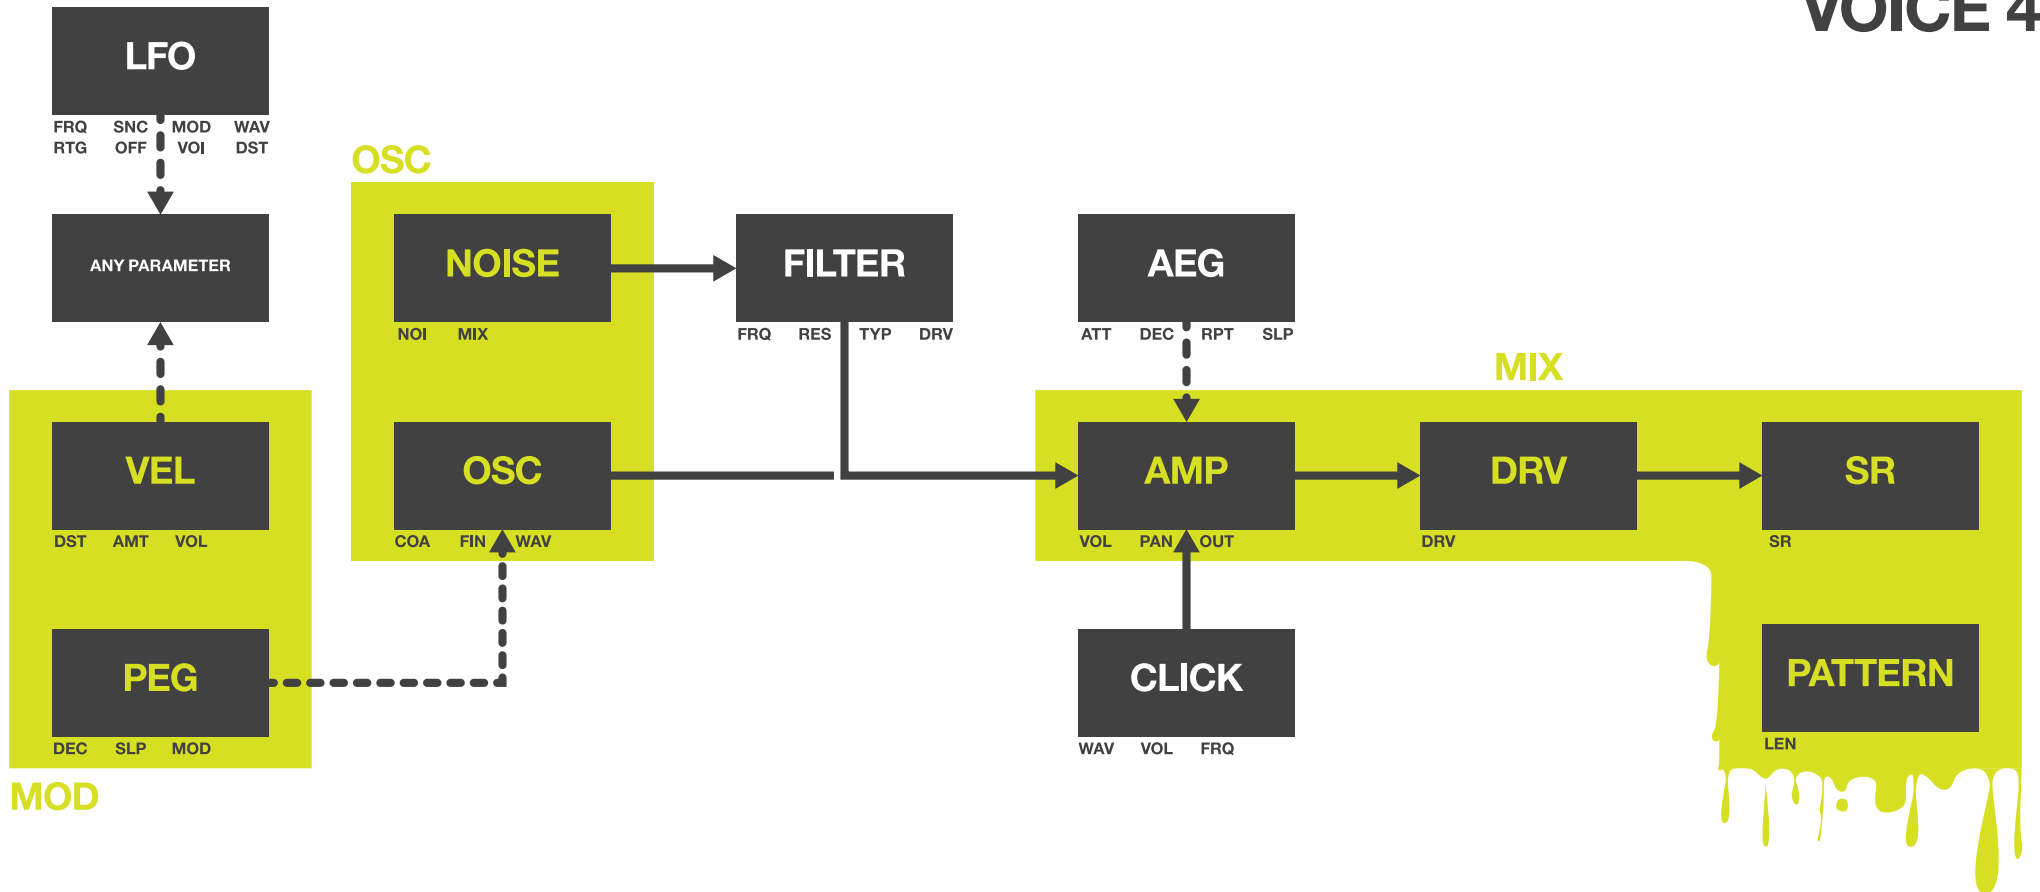

SNARE

VOICE 4

MOD

OSC

COA - Coarse Tune
FIN - Fine Tune
NOI - Noise Frequency
MIX - Oscillator Mix
WAV - Waveform

MOD

DEC - PEG Decay
SLP - PEG Slope
MOD - PEG Depth
DST - Velocity Destination
AMT - Velocity Depth
VOL - Velocity to Volume

CLICK

WAV - Sample
VOL - Volume
FRQ - Frequency

FILTER

FRQ - Frequency
RES - Resonance
TYP - Type
DRV - Drive

LFO

FRQ - Frequency
SNC - Sync
MOD - Depth
WAV - Waveform
RTG - Retrigger
OFF - Offset
VOI - Voice Select
DST - Destination

MIX

VOL - Volume
PAN - Panning
SR - Sample Rate
DRV - Drive
OUT - Output
LEN - Track Length

SIGNALS