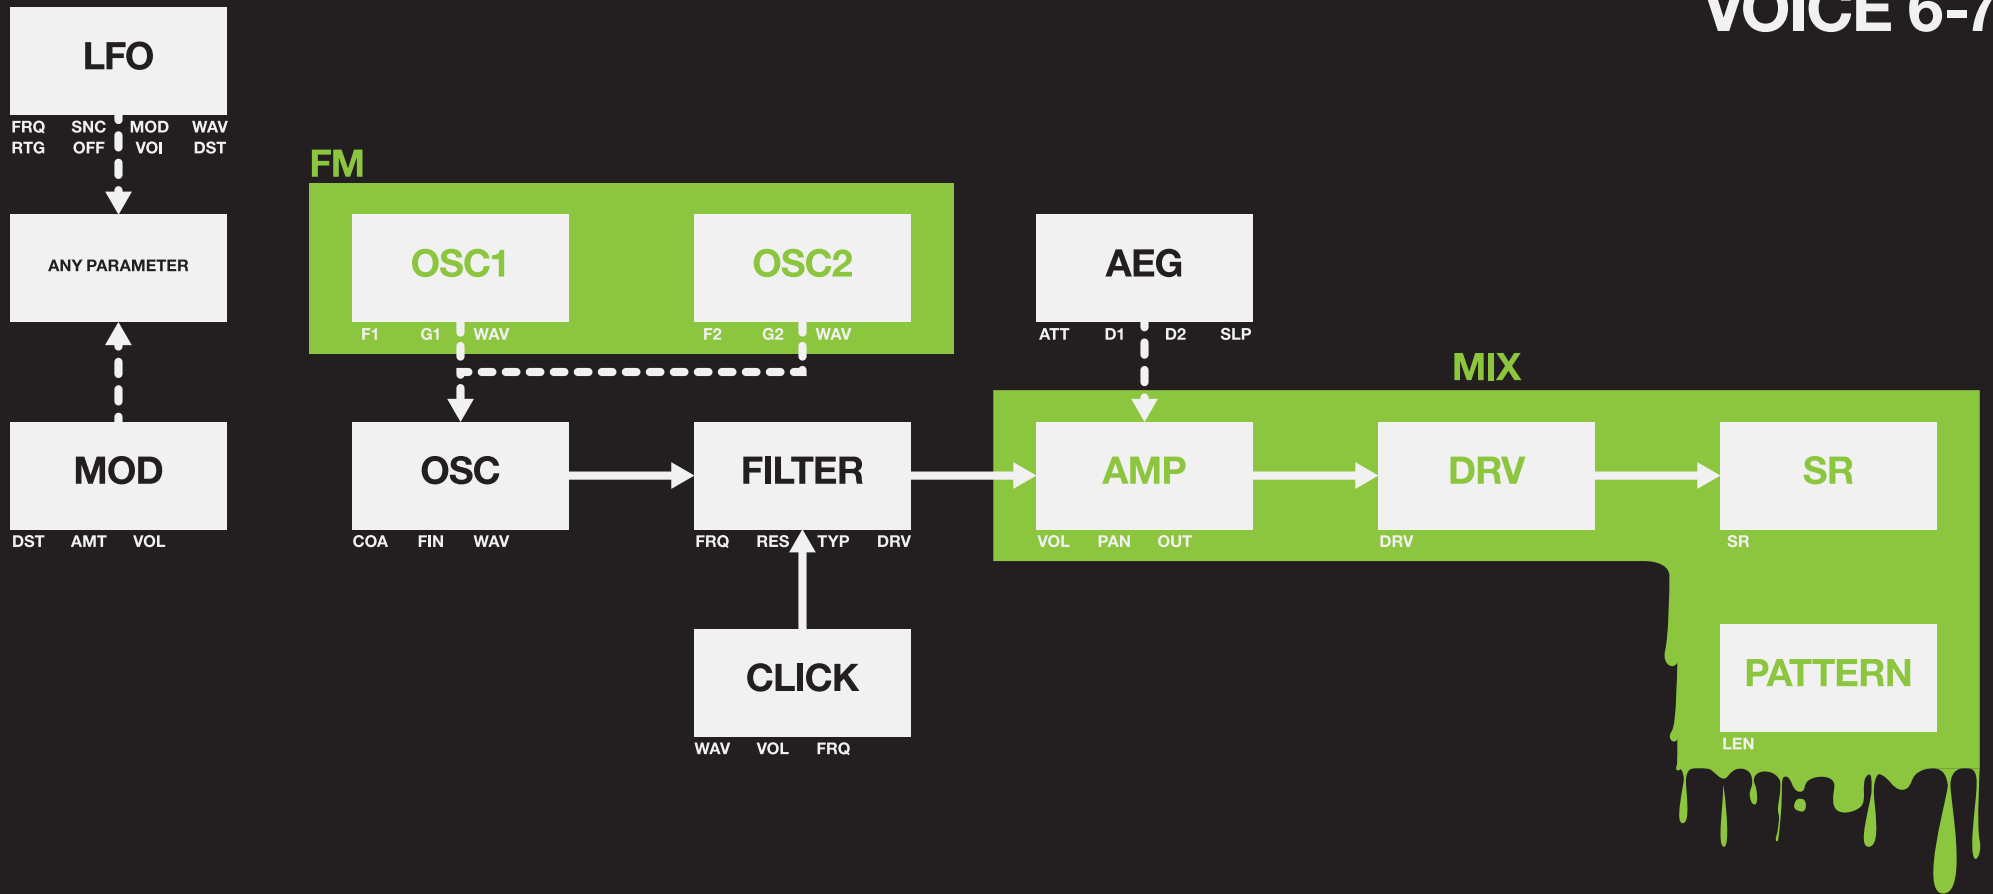

CLICK

WAV - Sample
 VOL - Volume
 FRQ - Frequency

FILTER

FRQ - Frequency
 RES - Resonance
 TYP - Type
 DRV - Drive

LFO

FRQ - Frequency
 SNC - Sync
 MOD - Depth
 WAV - Waveform
 RTG - Retrigger
 OFF - Offset
 VOI - Voice Select
 DST - Destination

MIX

VOL - Volume
 PAN - Panning
 SR - Sample Rate
 DRV - Drive
 OUT - Output
 LEN - Track Length

SIGNALS

..... MODULATION

———— AUDIO

HIHAT

VOICE 6-7

OSC

COA - Coarse Tune
 FIN - Fine Tune
 WAV - Waveform

MOD

DST - Velocity Destination
 AMT - Velocity Depth
 VOL - Velocity to Volume

FM

F1 - Mod. Osc1 Frequency
 F2 - Mod. Osc2 Frequency
 G1 - Mod. Osc1 Gain
 G2 - Mod. Osc2 Gain
 WAV - Mod. Osc1 Waveform
 WAV - Mod. Osc2 Waveform