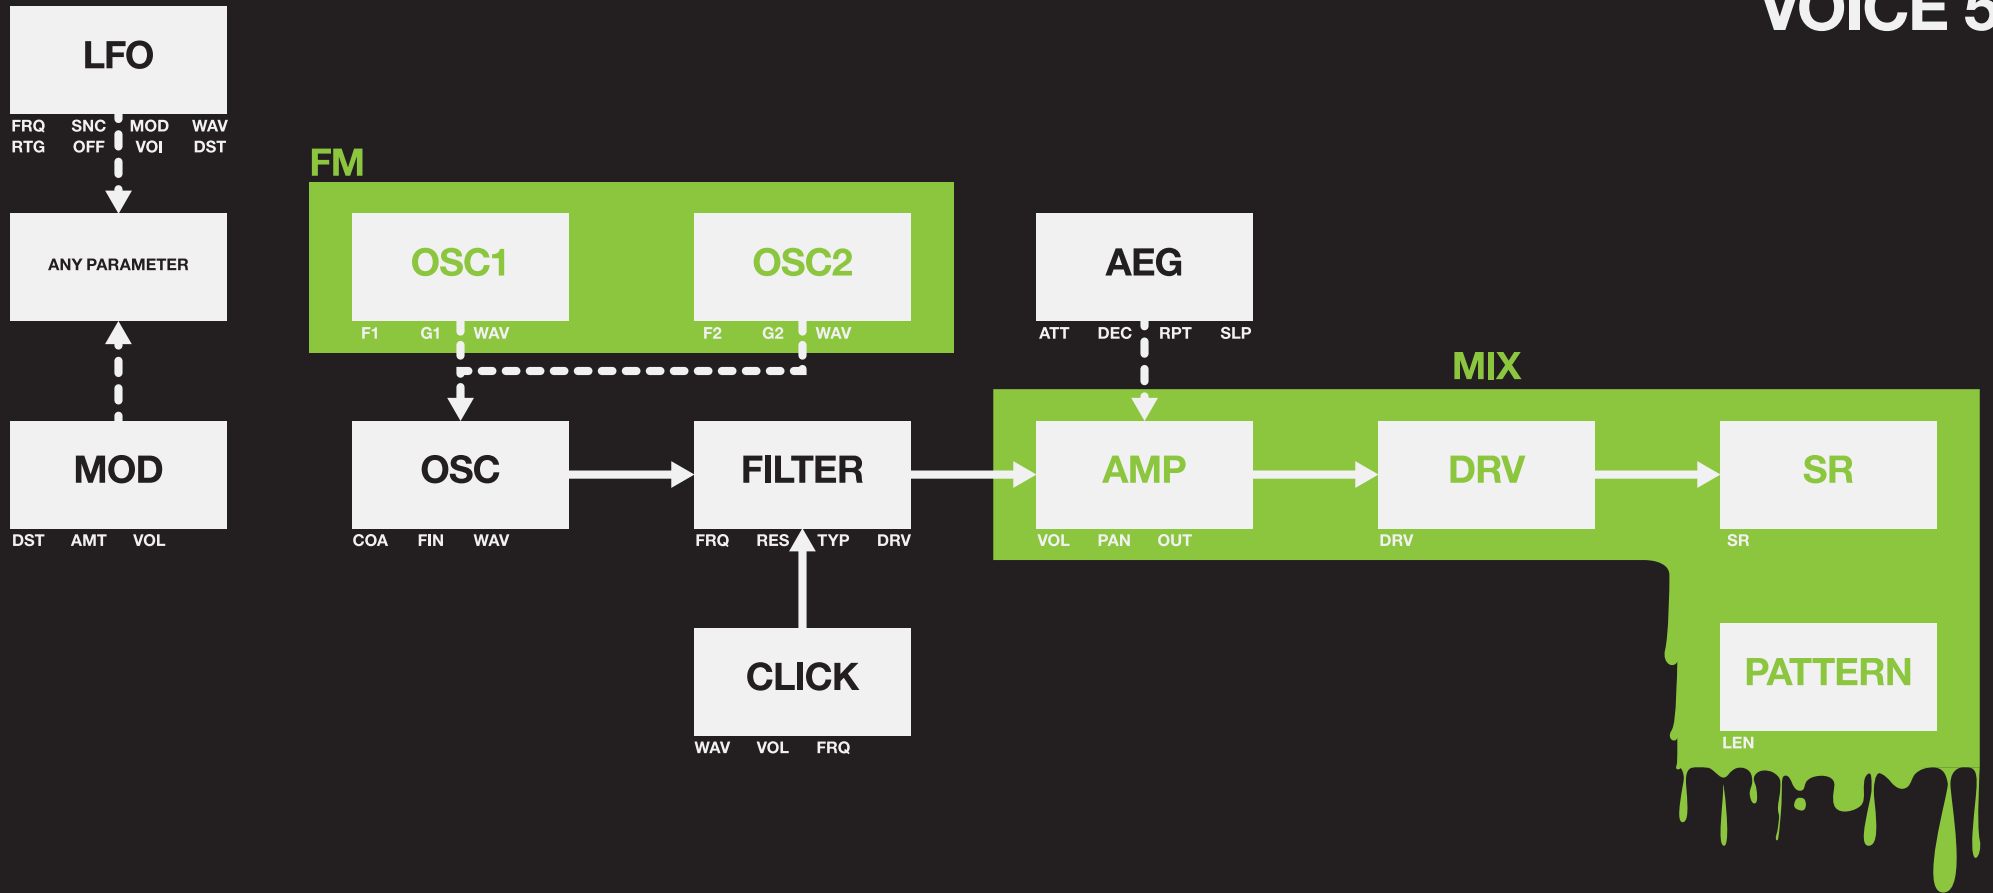

CLAP/CYM

VOICE 5

OSC

COA - Coarse Tune
FIN - Fine Tune
WAV - Waveform

MOD

DST - Velocity Destination
AMT - Velocity Depth
VOL - Velocity to Volume

FM

F1 - Mod. Osc1 Frequency
F2 - Mod. Osc2 Frequency
G1 - Mod. Osc1 Gain
G2 - Mod. Osc2 Gain
WAV - Mod. Osc1 Waveform
WAV - Mod. Osc2 Waveform

CLICK

WAV - Sample
VOL - Volume
FRQ - Frequency

FILTER

FRQ - Frequency
RES - Resonance
TYP - Type
DRV - Drive

LFO

FRQ - Frequency
SNC - Sync
MOD - Depth
WAV - Waveform
RTG - Retrigger
OFF - Offset
VOI - Voice Select
DST - Destination

MIX

VOL - Volume
PAN - Panning
SR - Sample Rate
DRV - Drive
OUT - Output
LEN - Track Length

SIGNALS

..... MODULATION

———— AUDIO