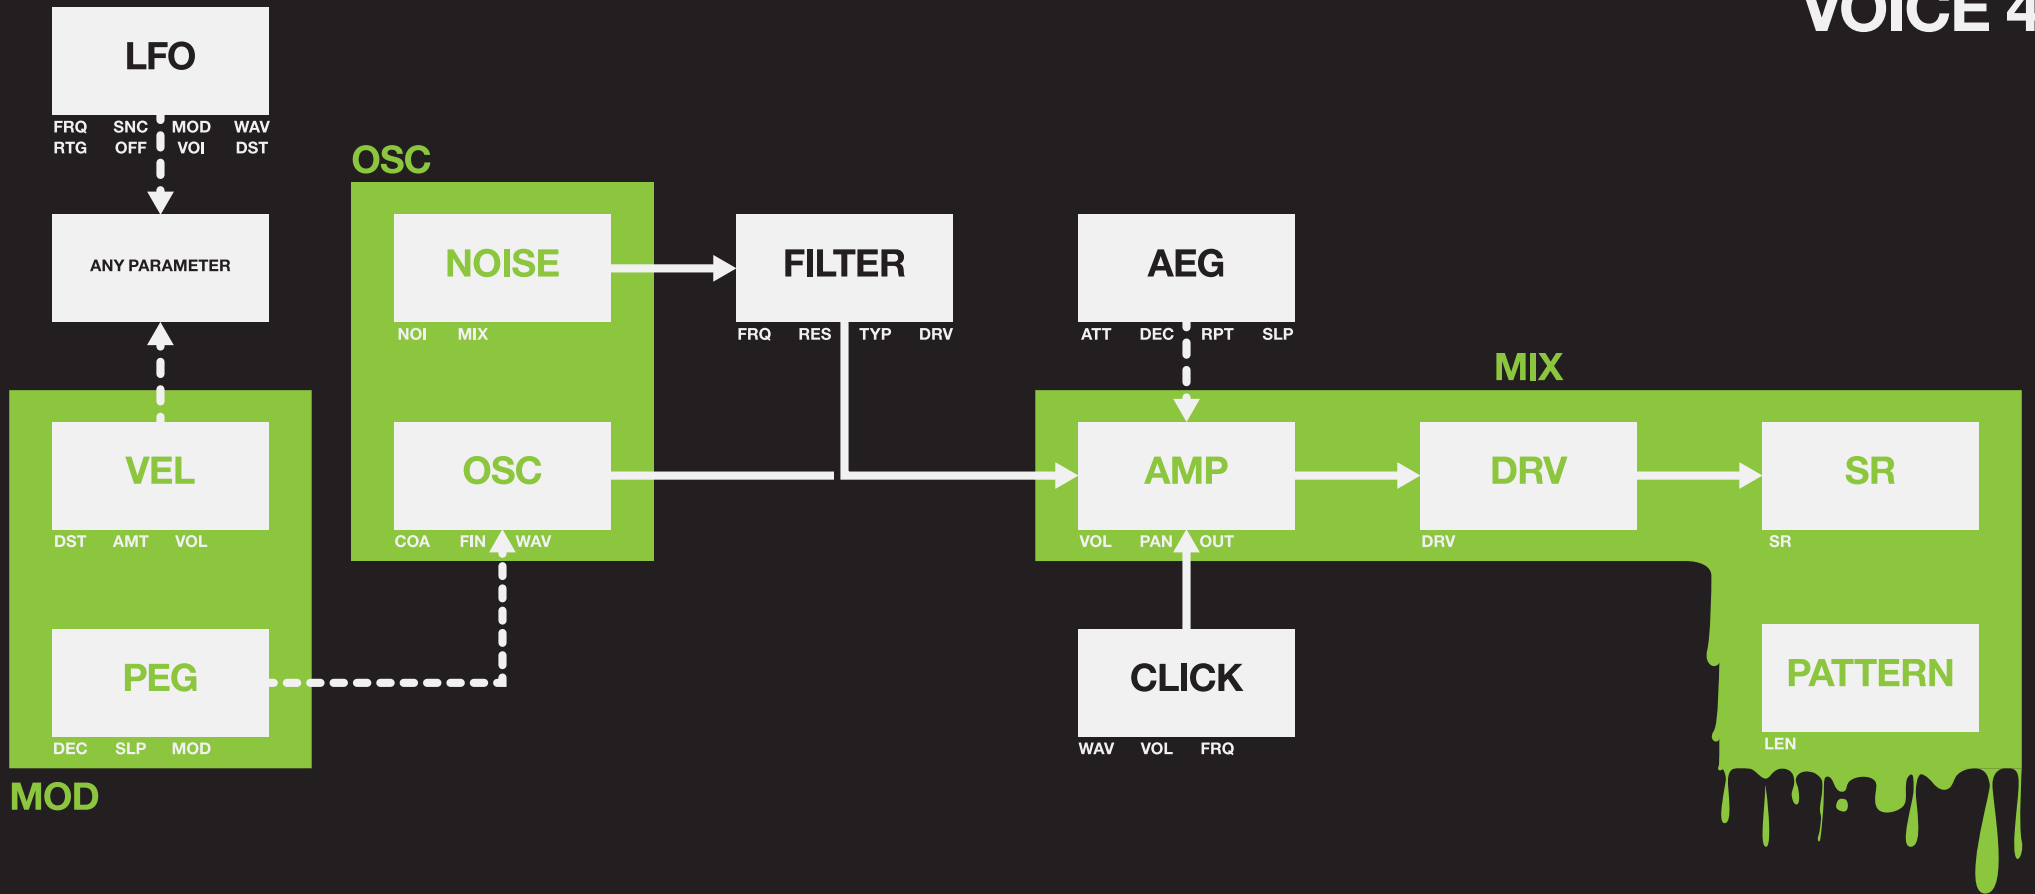

SNARE

VOICE 4

OSC
COA - Coarse Tune
FIN - Fine Tune
NOI - Noise Frequency
MIX - Oscillator Mix
WAV - Waveform

MOD
DEC - PEG Decay
SLP - PEG Slope
MOD - PEG Depth
DST - Velocity Destination
AMT - Velocity Depth
VOL - Velocity to Volume

CLICK
WAV - Sample
VOL - Volume
FRQ - Frequency

FILTER
FRQ - Frequency
RES - Resonance
TYP - Type
DRV - Drive

LFO
FRQ - Frequency
SNC - Sync
MOD - Depth
WAV - Waveform
RTG - Retrigger
OFF - Offset
VOI - Voice Select
DST - Destination

MIX
VOL - Volume
PAN - Panning
SR - Sample Rate
DRV - Drive
OUT - Output
LEN - Track Length