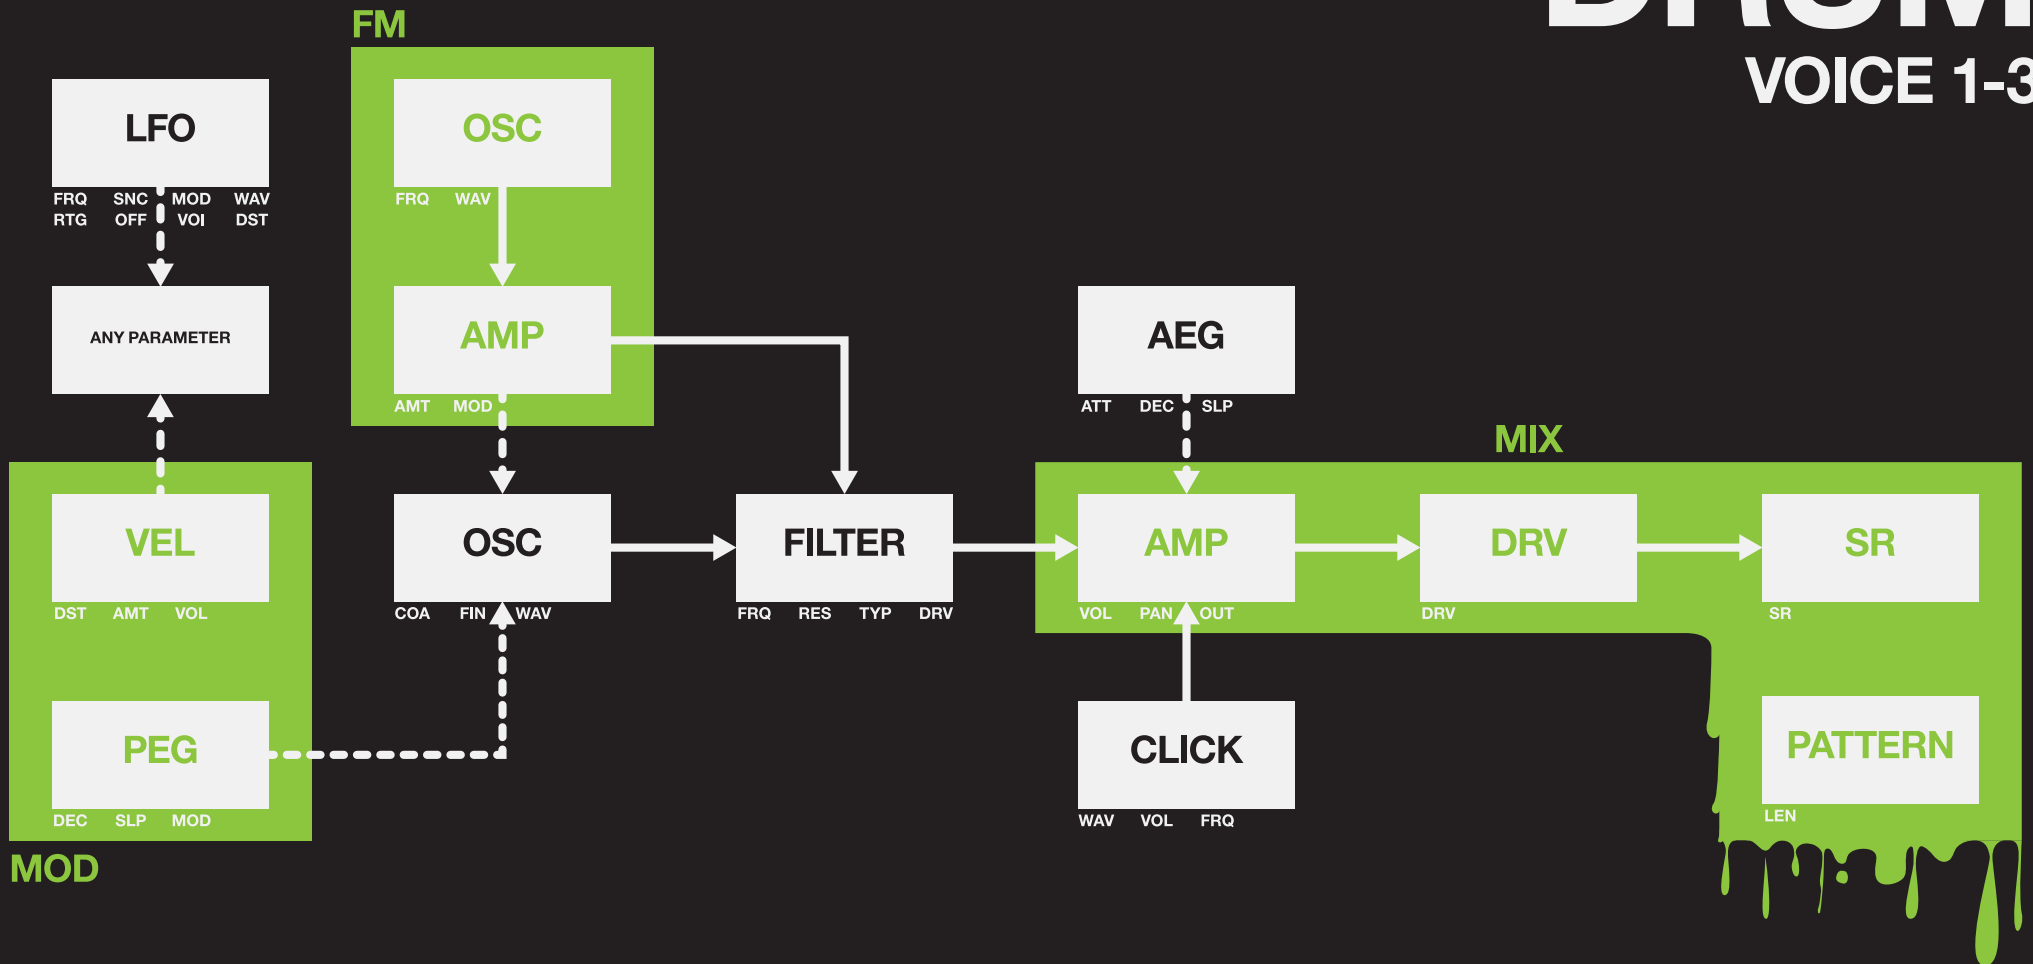

DRUM

VOICE 1-3

OSC
COA - Coarse Tune
FIN - Fine Tune
WAV - Waveform

MOD
DEC - PEG Decay
SLP - PEG Slope
MOD - PEG Depth
DST - Velocity Destination
AMT - Velocity Depth
VOL - Velocity to Volume

FM
AMT - FM depth
FRQ - FM Osc Coarse
WAV - FM Osc Waveform
MOD - Mode

MOD
 DEC - PEG Decay
 SLP - PEG Slope
 MOD - PEG Depth
 DST - Velocity Destination
 AMT - Velocity Depth
 VOL - Velocity to Volume

CLICK
 WAV - Sample
 VOL - Volume
 FRQ - Frequency

FILTER
 FRQ - Frequency
 RES - Resonance
 TYP - Type
 DRV - Drive

LFO
 FRQ - Frequency
 SNC - Sync
 MOD - Depth
 WAV - Waveform
 RTG - Retrigger
 OFF - Offset
 VOI - Voice Select
 DST - Destination

MIX
 VOL - Volume
 PAN - Panning
 SR - Sample Rate
 DRV - Drive
 OUT - Output
 LEN - Track Length

CLICK

WAV - Sample
 VOL - Volume
 FRQ - Frequency

FILTER

FRQ - Frequency
 RES - Resonance
 TYP - Type
 DRV - Drive

LFO

FRQ - Frequency
 SNC - Sync
 MOD - Depth
 WAV - Waveform
 RTG - Retrigger
 OFF - Offset
 VOI - Voice Select
 DST - Destination